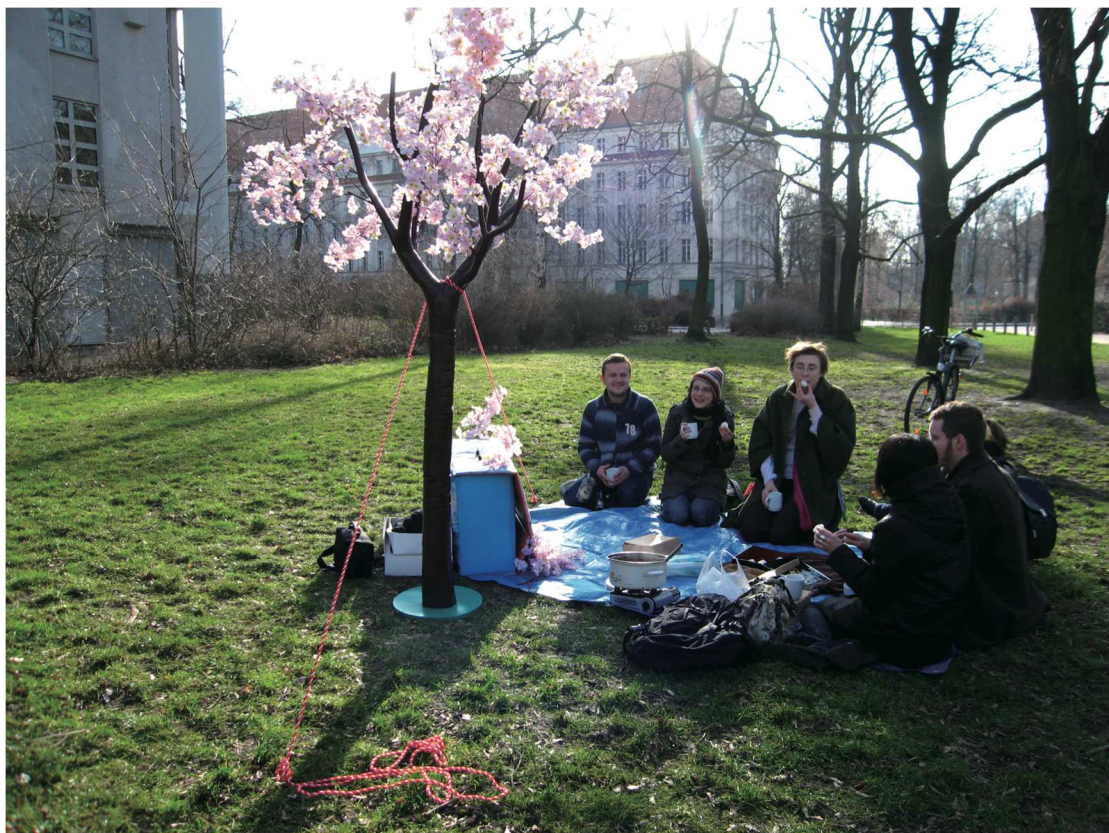

Portable Ohanami Kit, 2008, Box, Lunch box, Artificial cherry blossoms, FRP, iron, Lacquer, Ink-jet print, etc. Collaboration with Sachie Sera.